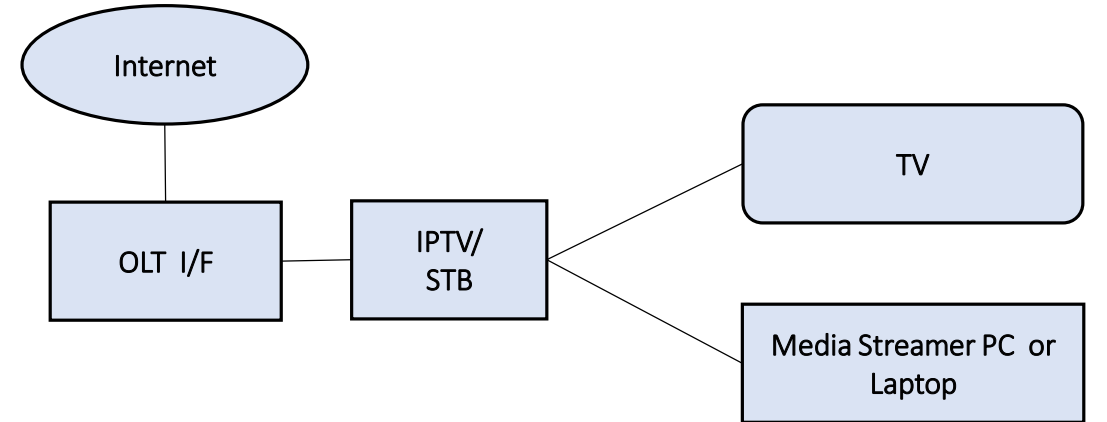

STB/IPTV Testing

SCOPE

- Testing of **PRODUCT #1 & PRODUCT #2** Android TV boxes which supports the Triple play services i.e. Voice, Data and IPTV.
- Devices are based on **Android v5.1 (lollipop)** and **Android version 8.1 (Oreo)**
- Involves **Black Box Testing** of Android TV features like Live TV, Channel Zap, VOD, Catchup TV, Games and Video streaming apps like You Tube and **White Box Testing** of webservices and APIs

Test Setup

Tasks and Deliverables

- Test Strategy, Test case development and Test execution (DVT)
- Functional, Regression and ATV application testing.
- Defects logging, Debugging and issue analysis.
- Closely work with RnD team in HQ on new feature testing, issues and troubleshooting.
- Customer support and Field issue analysis